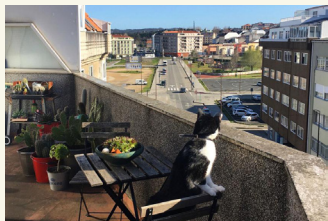

María Costa Pereira